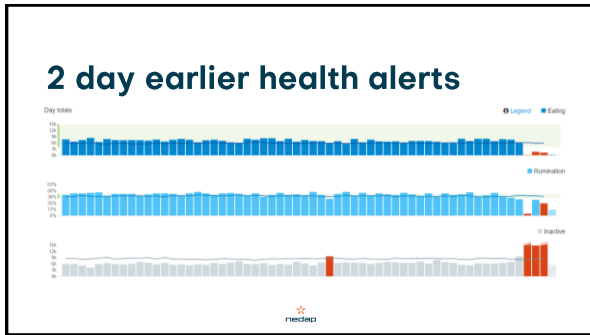

# Precision Livestock Farming (PLF)

24/7 cow monitoring – she'll tell you how her day is

Optimal daily activity (time budget 24 h)

- 15-18 hours eating
- 2500-3000 steps per day
- 10-14 hours lying down
- 3-14 hours ruminating
- 3-40 hours ruminating
- 10-14 hours lying down
- 3-14 hours ruminating

6

7

8

9

10

11

12

13